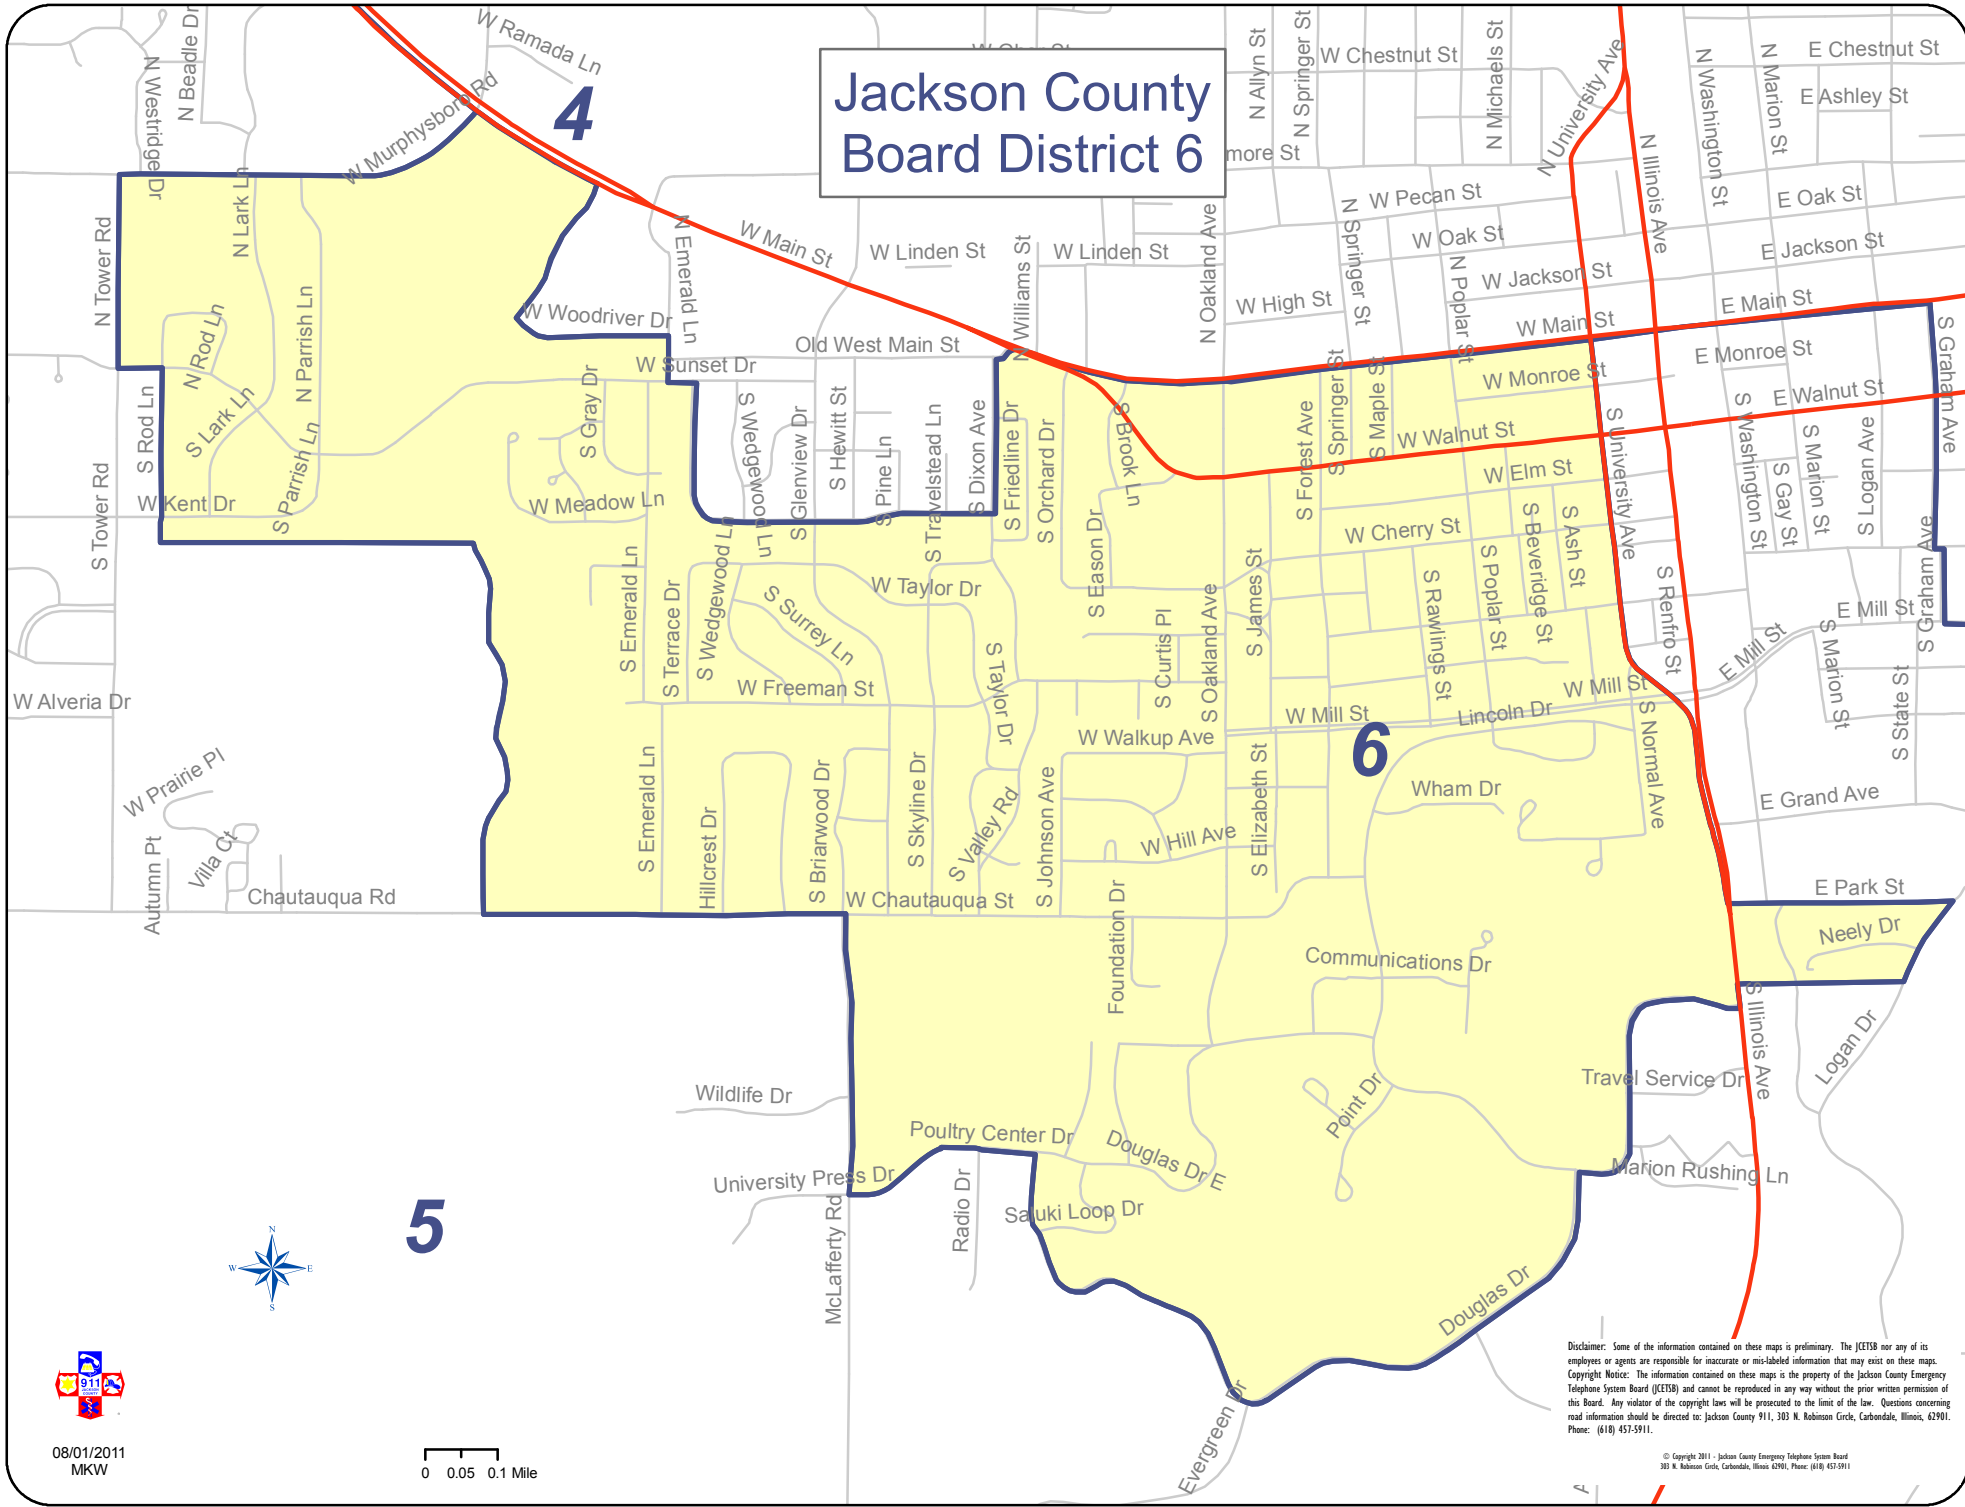

Jackson County Board District 6