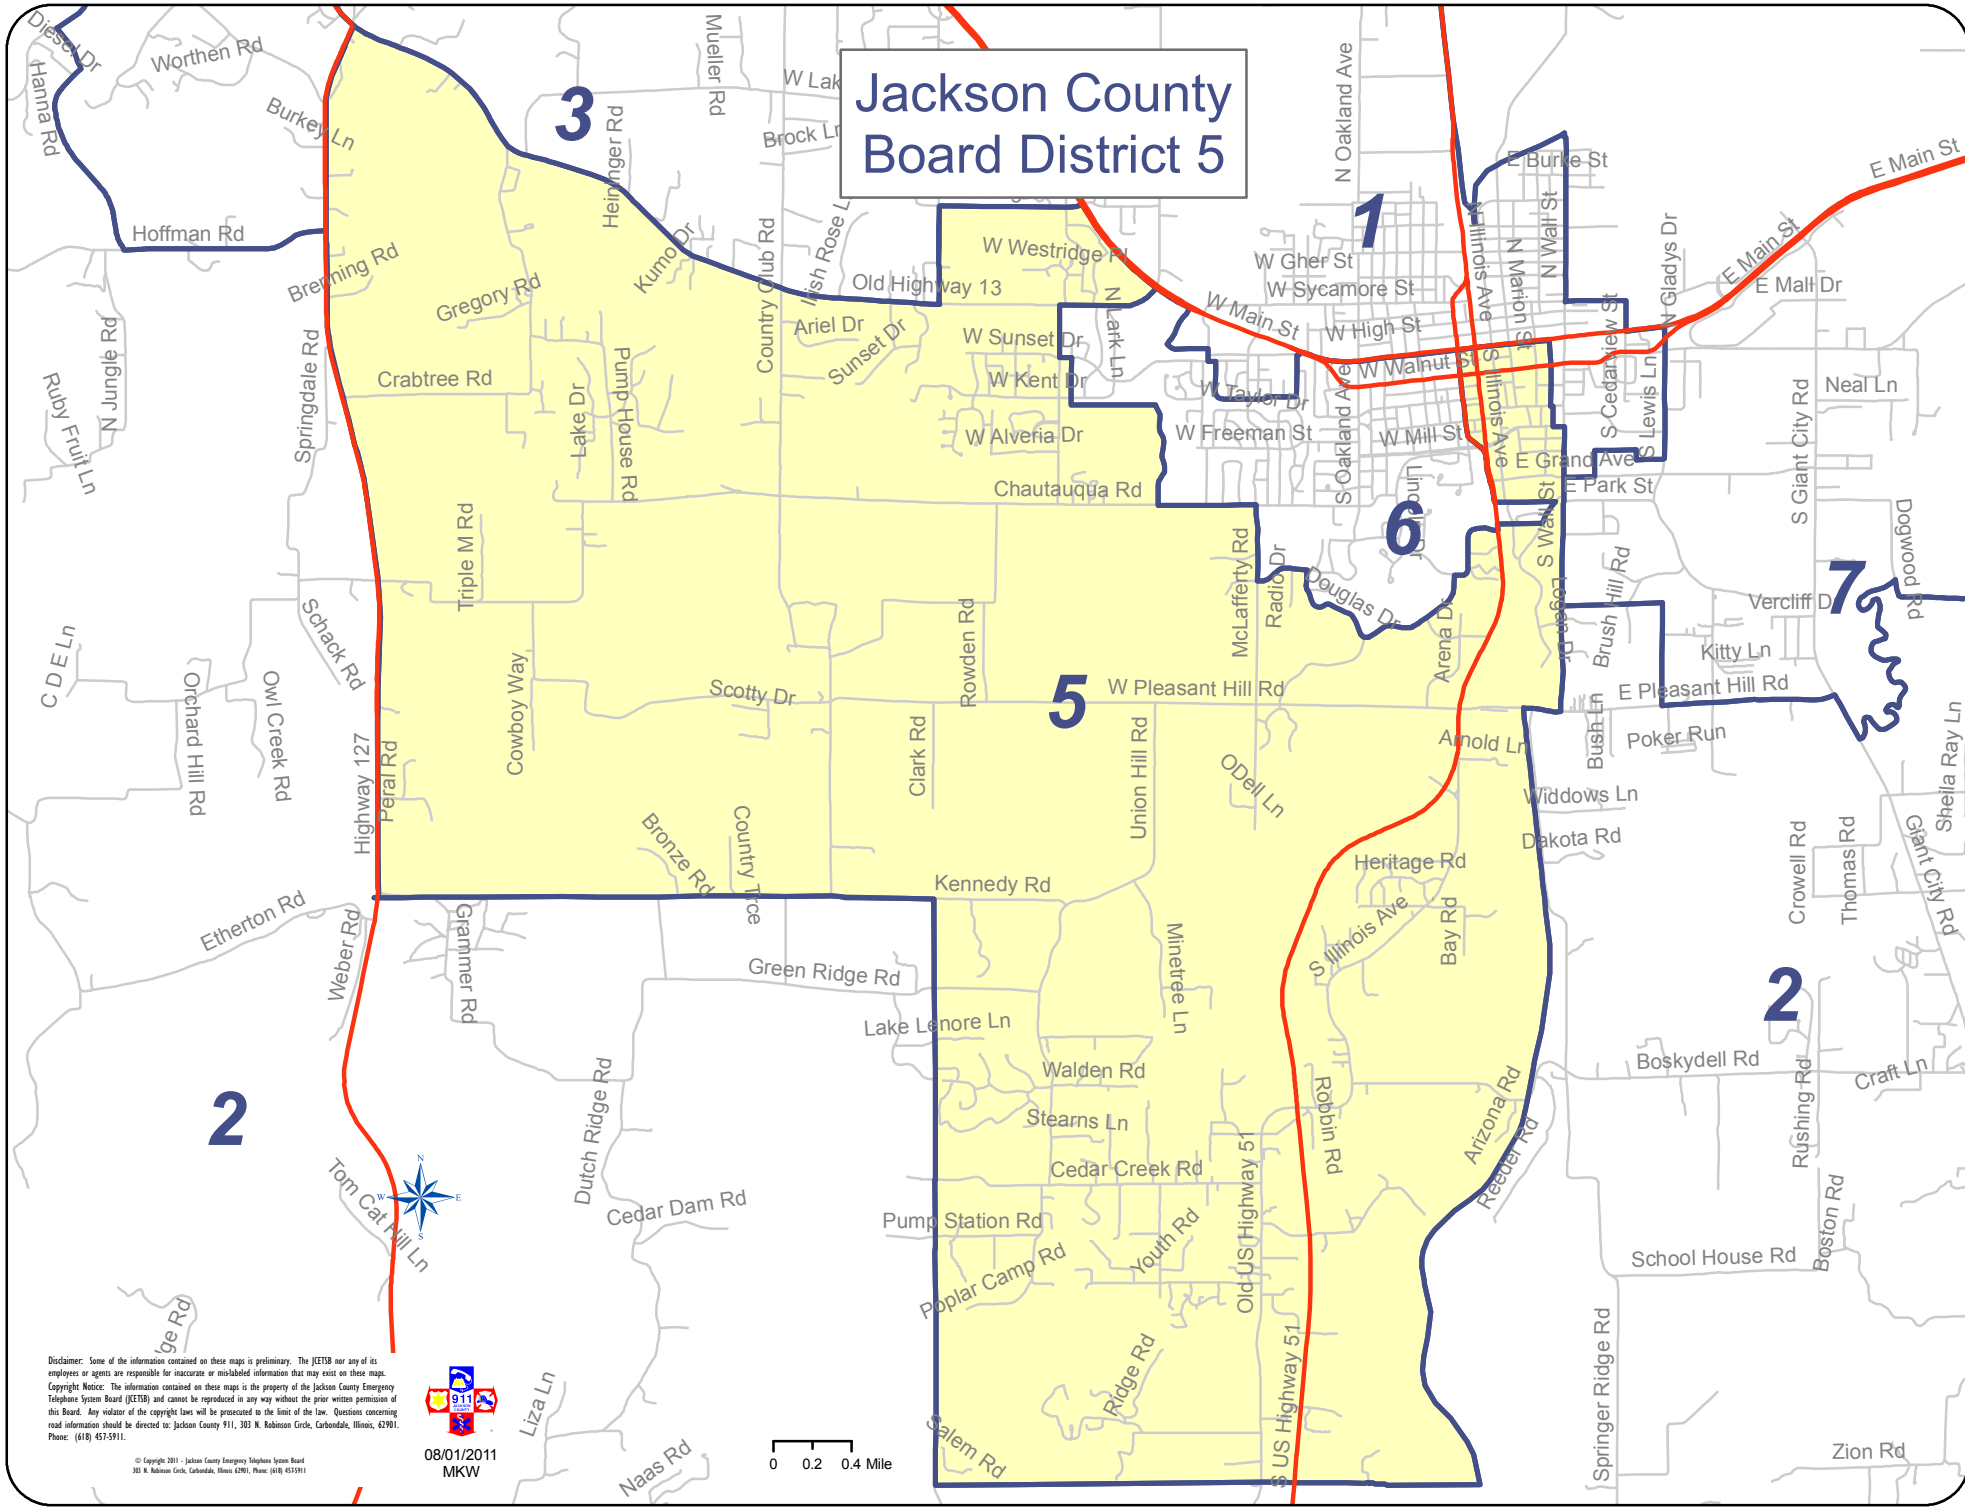

Jackson County Board District 5

08/01/2011
MKW