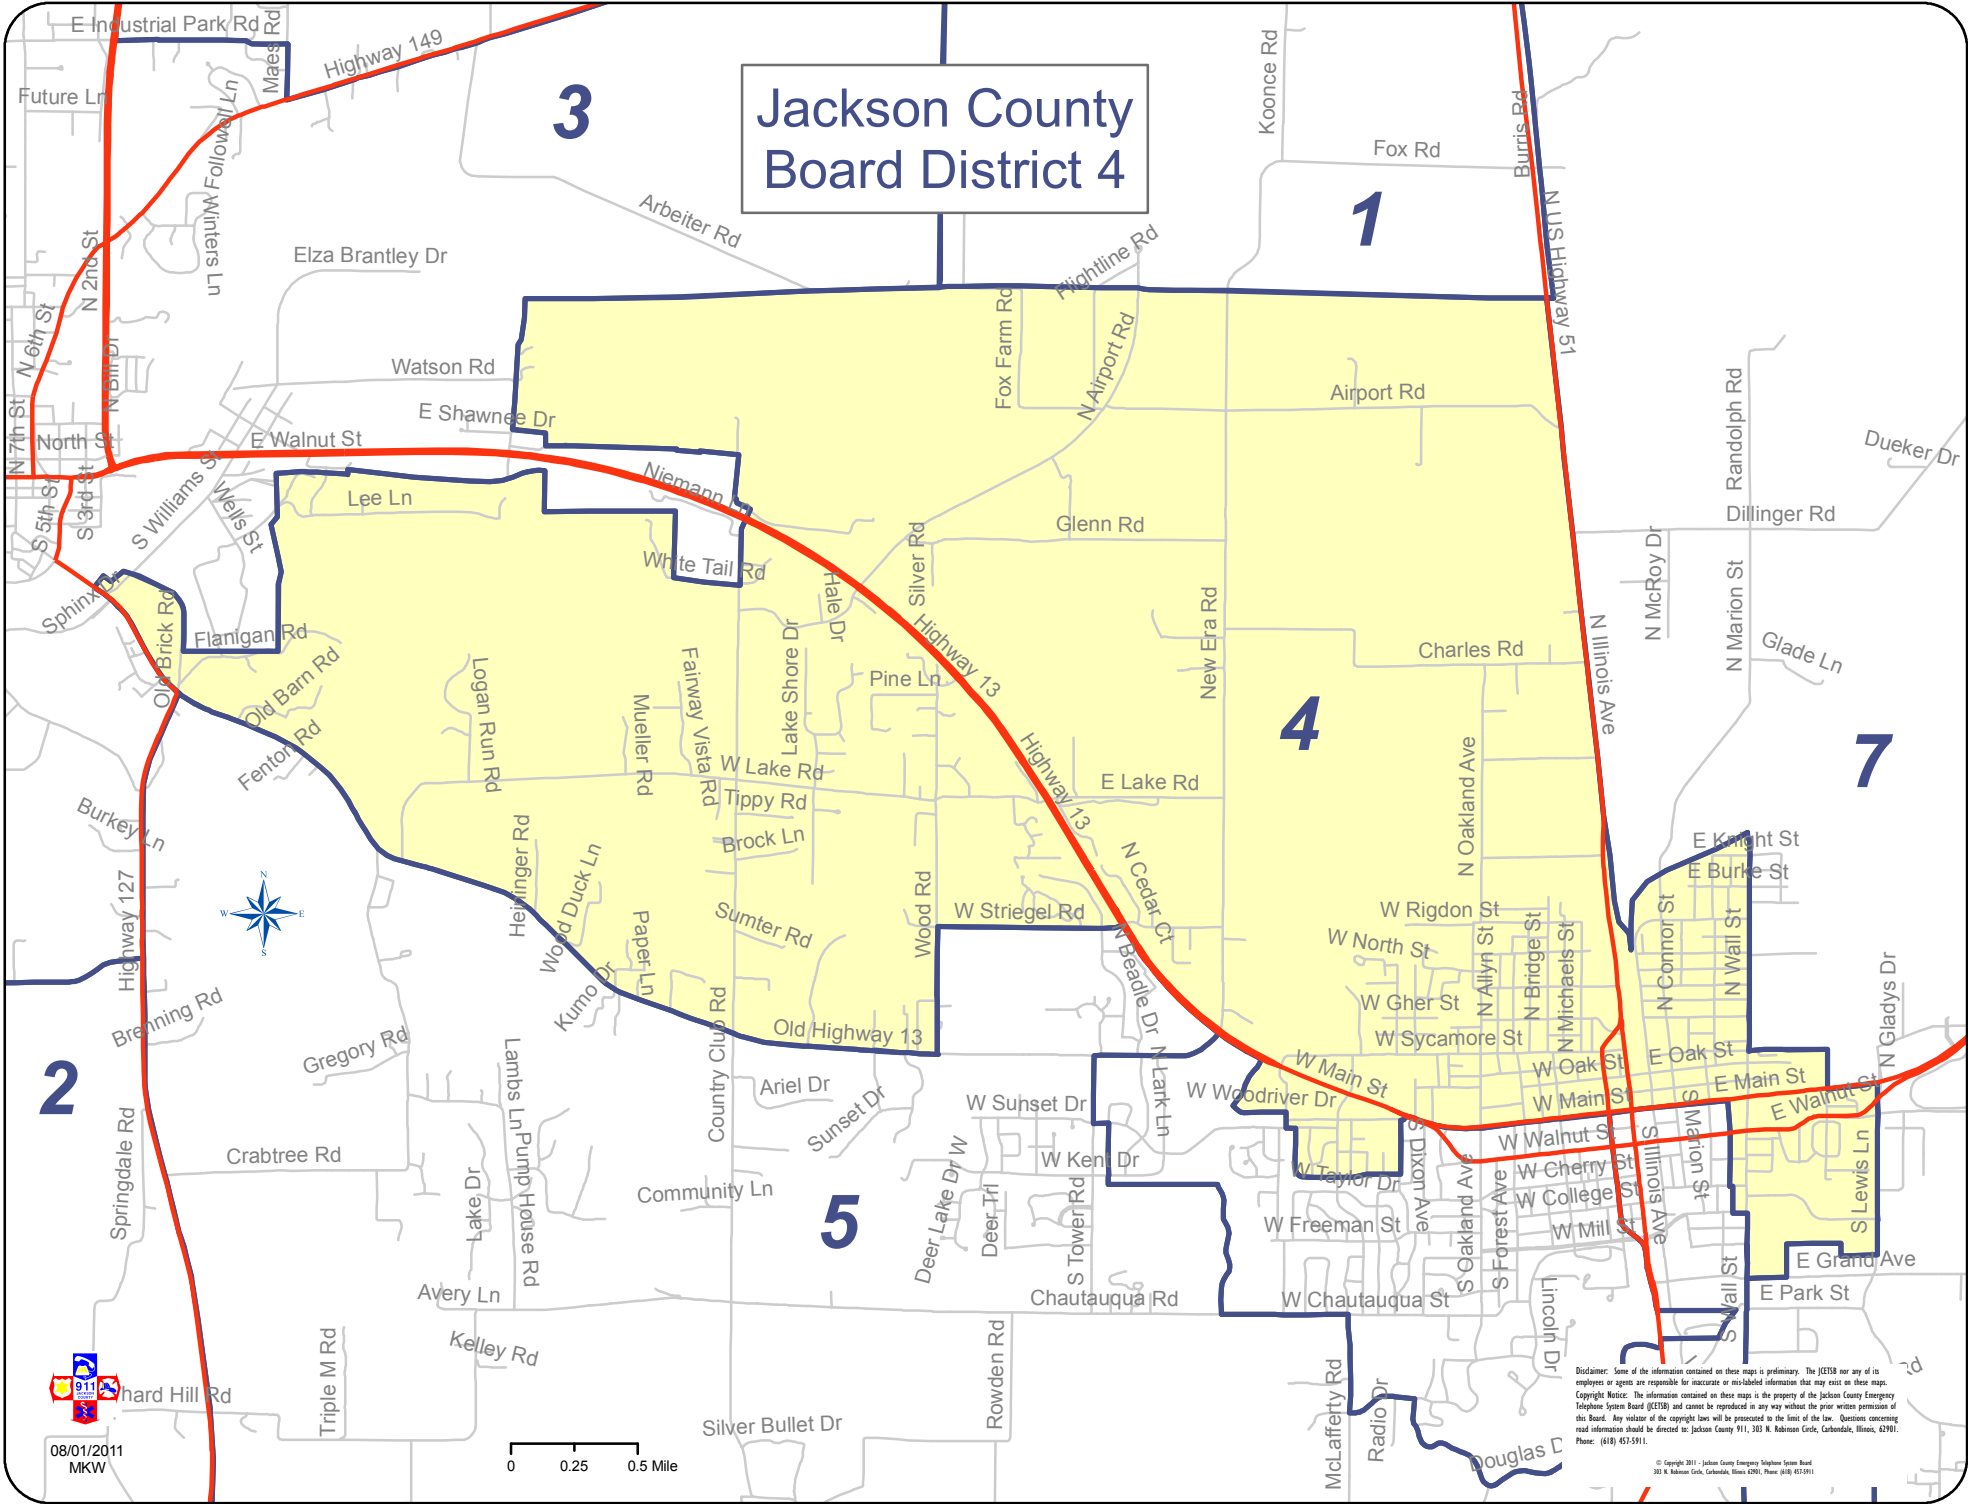

Jackson County Board District 4

08/01/2011
MKW