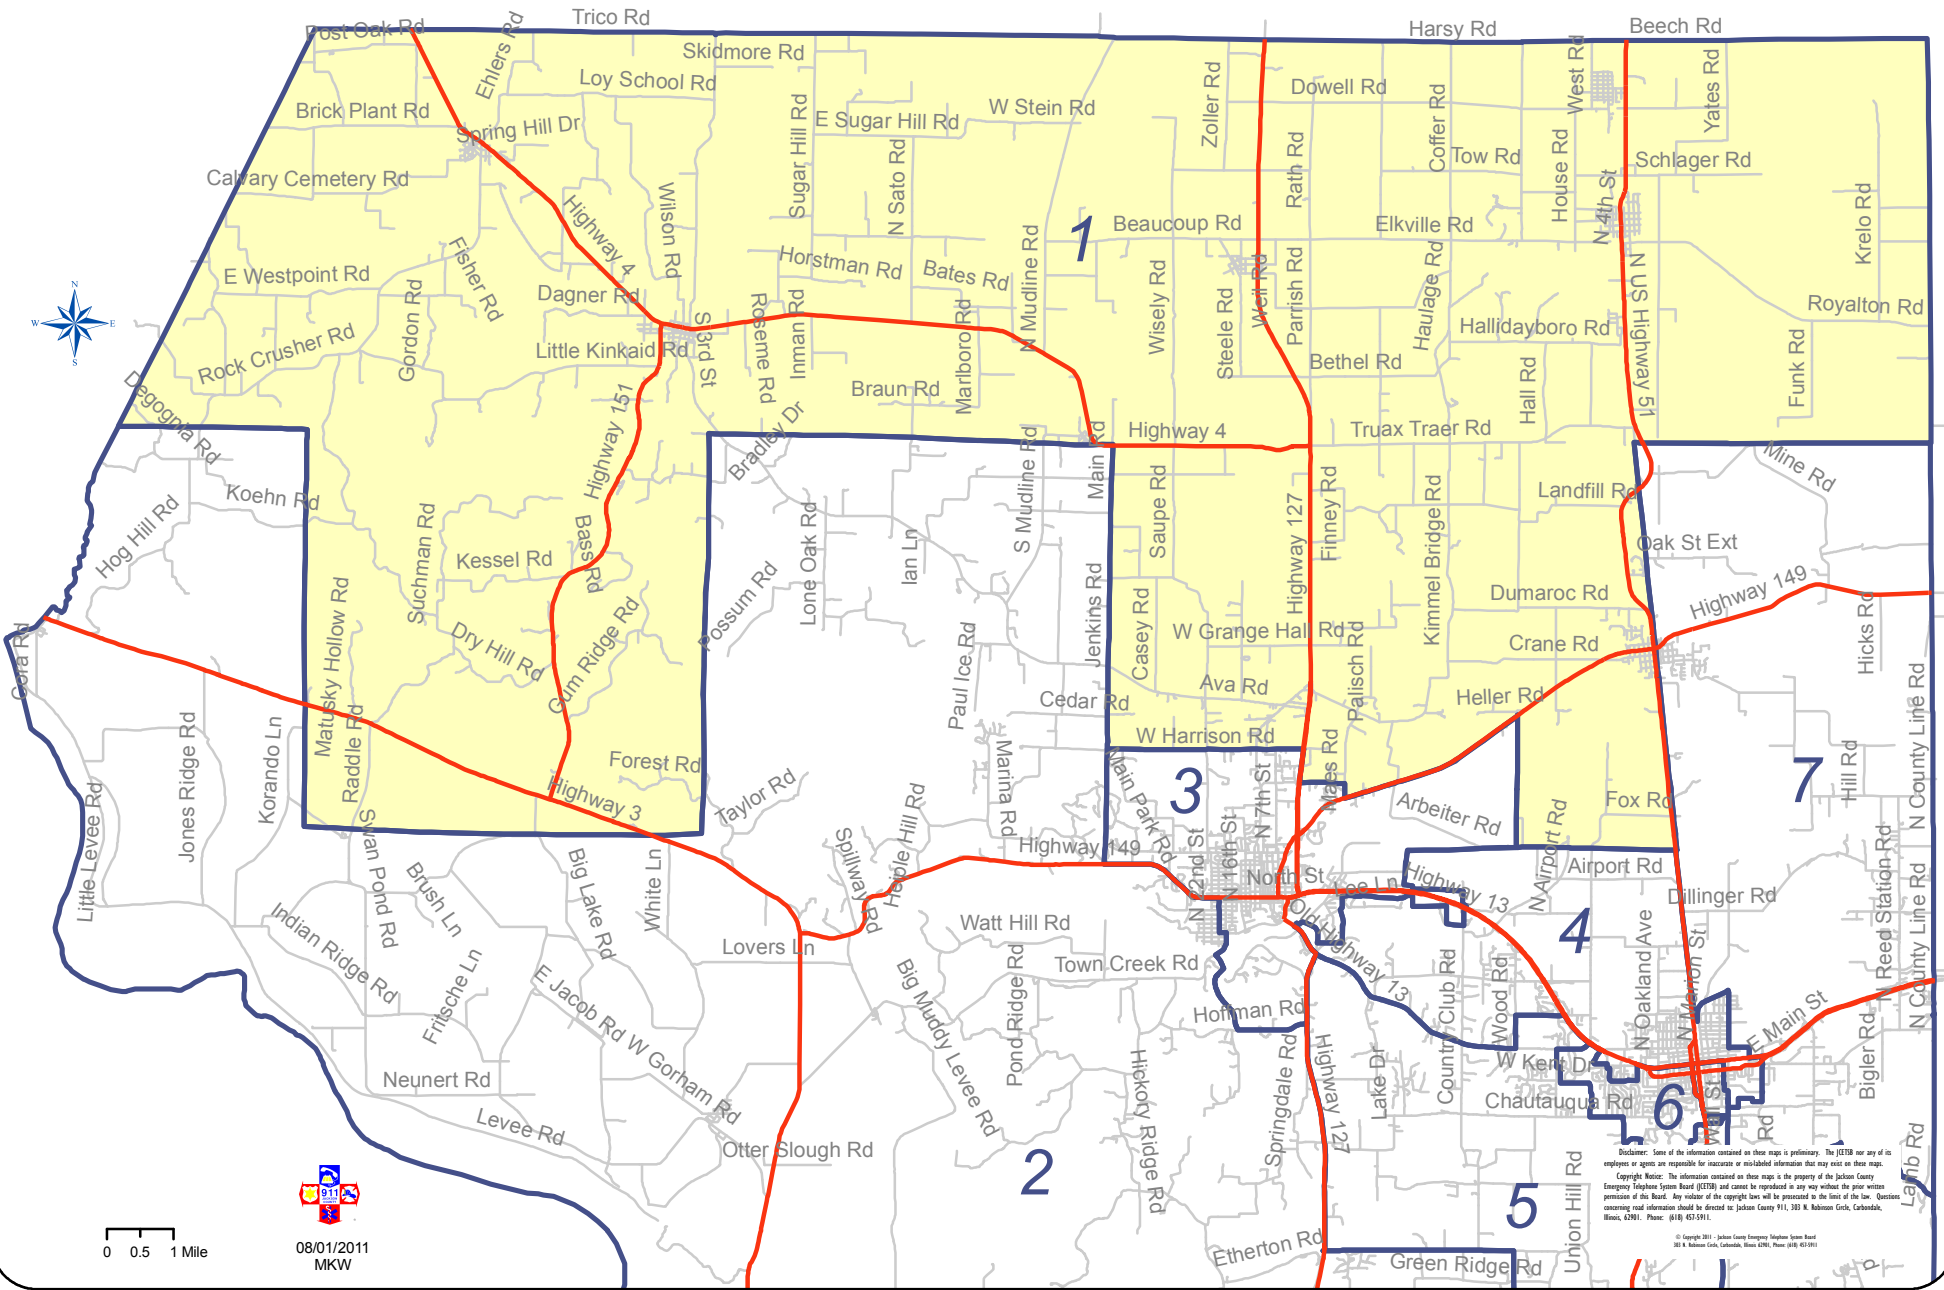

Jackson County Board District 1